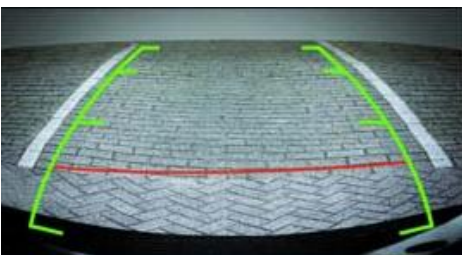

### General:

This reversing camera is specially dedicated for Kia vehicles. The inconspicuous, robust camera with Sony CCD lens simply replaces the license plate light. Just easy remove the existing license plate light and replace it with the reversing camera, this is also equipped with a light. The camera is complete including plug and play cable kit which allows easy plug and play installation. The camera is waterproof according to the IP67 certification level.

**SONY**

Besides the camera is equipped with guard lines. With these lines you can easily stipulate the distance to an object behind the car.

### Features:

- 1/3" SONY CCD lens
- 600 TV lines
- Guard lines
- Lens angle 170 degrees
- Waterproof according to IP67 certification level
- Black Light Compensation
- Display in mirror image
- Automatic color correction
- Motion message

The camera shows static picture lines. These are guides to which the distance of the object can be determined where you drive your car to. Ideal for parking.