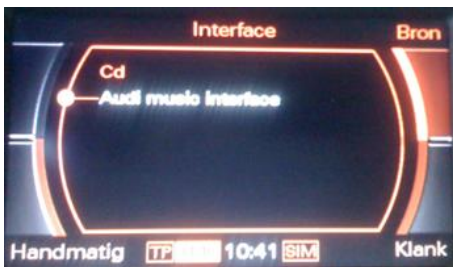

AMI interface for Audi with MMI 2G high MOST (iPod & USB)

Art. Nr: IP2-AMI-2G

General

The Audi AMI Car kit allows you to connect your iPod & USB to your Audi MMI High 2Gsystem without any loss of sound quality!! Simply perfect CD quality sound all the time. It will also allow you to control your iPod through your factory MMI and steering wheel controls. The iPod & USB will be fully charged all the time while connected. You can select the iPod in the Audi MMI menu via "Audi Music Interface". You will find almost the complete iPod menu on the screen in Audi MMI menu style.

Features:

- # Connect your iPod to your factory fitted car stereo and enjoy perfect digital CD Quality Sound!
- # Also compatible with DSP, Bose & H&K
- # The iPod or iPhone will be fully charged all the time while connected
- # Last Memory function
- # Control the iPod & USB via MMI button and steering wheel
- # Plug and play Cable kit
- # Playlist / Album / Genres tekst on the screen
- # Full iPod menu on the screen in Audi style

Screen shot FIS display:

Steering controls iPod:

- # Track+ and Track-
- # Volume +/-
- # Playlist selection
- # Repeat function
- # Random function
- # Rewind and Fast forward

MMI iPod screen shots:

Delivery Package: