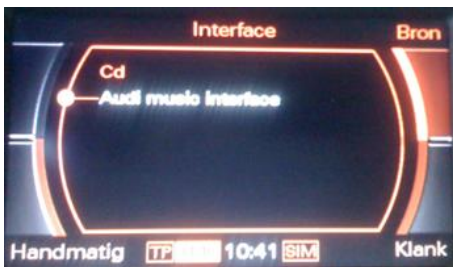

## AMI interface for Audi with MMI 2G high MOST (iPod & USB)

Art. Nr: IP2-AMI-2G

---

### General

The Audi AMI Car kit allows you to connect your iPod & USB to your Audi MMI High 2Gsystem without any loss of sound quality!! Simply perfect CD quality sound all the time. It will also allow you to control your iPod through your factory MMI and steering wheel controls. The iPod & USB will be fully charged all the time while connected. You can select the iPod in the Audi MMI menu via "Audi Music Interface". You will find almost the complete iPod menu on the screen in Audi MMI menu style.

### Features:

- # Connect your iPod to your factory fitted car stereo and enjoy perfect digital CD Quality Sound!
- # Also compatible with DSP, Bose & H&K
- # The iPod or iPhone will be fully charged all the time while connected
- # Last Memory function
- # Control the iPod & USB via MMI button and steering wheel
- # Plug and play Cable kit
- # Playlist / Album / Genres tekst on the screen
- # Full iPod menu on the screen in Audi style

### Screen shot FIS display:

Steering controls iPod:

- # Track+ and Track-
- # Volume +/-
- # Playlist selection
- # Repeat function
- # Random function
- # Rewind and Fast forward