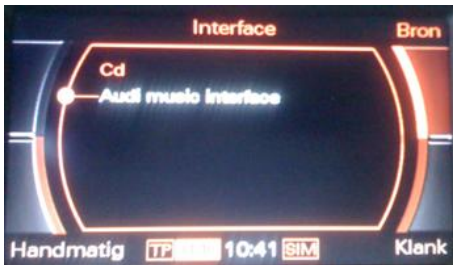

## AMI interface for Audi with MMI 2G high MOST (iPod & USB)

Art. Nr: IP2-AMI-2G

---

### General

The Audi AMI Car kit allows you to connect your iPod & USB to your Audi MMI High 2Gsystem without any loss of sound quality!! Simply perfect CD quality sound all the time. It will also allow you to control your iPod through your factory MMI and steering wheel controls. The iPod & USB will be fully charged all the time while connected. You can select the iPod in the Audi MMI menu via "Audi Music Interface". You will find almost the complete iPod menu on the screen in Audi MMI menu style.

### Features:

- # Connect your iPod to your factory fitted car stereo and enjoy perfect digital CD Quality Sound!
- # Also compatible with DSP, Bose & H&K
- # The iPod or iPhone will be fully charged all the time while connected
- # Last Memory function
- # Control the iPod & USB via MMI button and steering wheel
- # Plug and play Cable kit
- # Playlist / Album / Genres tekst on the screen
- # Full iPod menu on the screen in Audi style

### Screen shot FIS display:

Steering controls iPod:

- # Track+ and Track-
- # Volume +/-
- # Playlist selection
- # Repeat function
- # Random function
- # Rewind and Fast forward