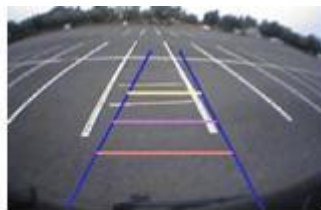

HEAD-UNIT

STEERING WHEEL

CAMERA FEATURES

Rear camera input with Parking guidelines

Rear camera input with parking guidelines option.

The guidelines makes it much easier to determine the distance to the object you are driving towards.

The guidelines are adjustable horizontal as well as vertical so the lines can be adjusted to the car.

Ajustable guide lines

Front camera input

Front camera input which will be selected after leaving the reverse gear.