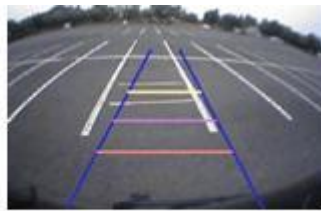

Rear camera input with parking guidelines option.

The guidelines makes it much easier to determine the distance to the object you are driving towards.

The guidelines are adjustable horizontal as well as vertical so the lines can be adjusted to the car.