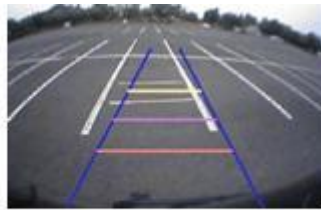

Activation interface via original button:

MIB with NAV

MIB without NAV

STEERING WHEEL

CAMERA FEATURES

Rear camera input with Parking guidelines

Rear camera input with parking guidelines option.

The guidelines makes it much easier to determine the distance to the object you are driving towards.

The guidelines are adjustable horizontal as well as vertical so the lines can be adjusted to the car.

Ajustable guide lines

Intelligent Park Assist System (IPAS)

The interface have also the Intelligent Park Assist System (iPAS). With this function the guidelines will respond on the steering wheel position. The guide lines are adjustable horizontal and vertical via the interface OSD menu.