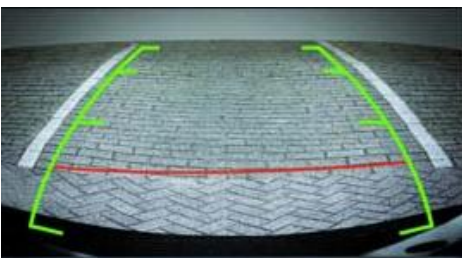

### General:

This reversing camera is specially dedicated for Mazda vehicles. The inconspicuous, robust camera with Sony CCD lens simply replaces the license plate light. Just easy remove the existing license plate light and replace it with the reversing camera, this is also equipped with a light. The camera is complete including plug and play cable kit which allows easy plug and play installation. The camera is waterproof according to the IP67 certification level.

**SONY**

Besides the camera is equipped with guard lines. With these lines you can easily stipulate the distance to an object behind the car.

### Features:

- 1/3" SONY CCD lens
- 600 TV lines
- Guard lines
- Lens angle 170 degrees
- Waterproof according to IP67 certification level
- Black Light Compensation
- Display in mirror image
- Automatic color correction
- Motion message

The camera shows static picture lines. These are guides to which the distance of the object can be determined where you drive your car to. Ideal for parking.