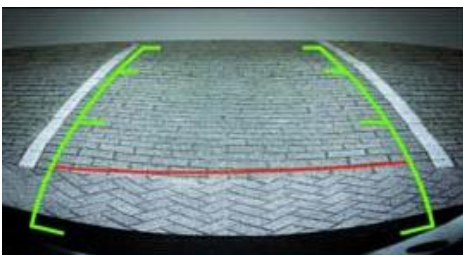

Sony CCD camera Mazda 5 NTSC

Art. Nr: CAM-MAZ-08N

General:

This reversing camera is specially dedicated for Mazda vehicles. The inconspicuous, robust camera with Sony CCD lens simply replaces the license plate light. Just easy remove the existing license plate light and replace it with the reversing camera, this is also equipped with a light. The camera is complete including plug and play cable kit which allows easy plug and play installation. The camera is waterproof according to the IP67 certification level.

SONY

Besides the camera is equipped with guard lines. With these lines you can easily stipulate the distance to an object behind the car.

Features:

- 1/3" SONY CCD lens
- 600 TV lines
- Guard lines
- Lens angle 170 degrees
- Waterproof according to IP67 certification level
- Black Light Compensation
- Display in mirror image
- Automatic color correction
- Motion message

The camera shows static picture lines. These are guides to which the distance of the object can be determined where you drive your car to. Ideal for parking.

Image distortion correction

The camera runs on intelligent software. As a result the unwanted bulging in the camera image is automatically corrected.

Technical features:

- IP rating: IP67 (Water proof)
- Image Sensors : Colour 1/3"SONY CCD
- TV System: NTSC
- Effective Pixels: NTSC 752x582
- Sensing Area: 4.9 × 3.7 mm
- Horizontal Resolution: 480 TV Line
- Horizontal Sync. Frequency: 15.625 / 15.734 kHz
- Vertical Sync. Frequency : 50/60 Hz
- Video output: 1Vp-p,75Ohm
- Gamma Consumption: 0.45
- Auto Gain Control: Automatic
- Back Light Compensation: Automatic
- S/N Ratio: Better than 48dB
- Lens Angle: 170 ° (Degrees)
- Current Consumption: 150mA
- Power Supply: DC +12V (10%)
- Operating Temperature: -20 C to +70 C
- Storage Temperature : -40 C to +80 C
- Connection: RCA
- Image: Mirror