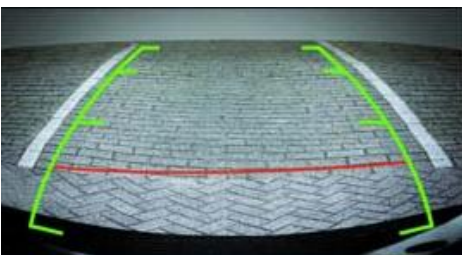

Sony CCD camera Mazda 5 NTSC

Art. Nr: CAM-MAZ-08N

General:

This reversing camera is specially dedicated for Mazda vehicles. The inconspicuous, robust camera with Sony CCD lens simply replaces the license plate light. Just easy remove the existing license plate light and replace it with the reversing camera, this is also equipped with a light. The camera is complete including plug and play cable kit which allows easy plug and play installation. The camera is waterproof according to the IP67 certification level.

SONY

Besides the camera is equipped with guard lines. With these lines you can easily stipulate the distance to an object behind the car.

Features:

- 1/3" SONY CCD lens
- 600 TV lines
- Guard lines
- Lens angle 170 degrees
- Waterproof according to IP67 certification level
- Black Light Compensation
- Display in mirror image
- Automatic color correction
- Motion message

The camera shows static picture lines. These are guides to which the distance of the object can be determined where you drive your car to. Ideal for parking.

Image distortion correction

The camera runs on intelligent software. As a result the unwanted bulging in the camera image is automatically corrected.

Technical features:

- IP rating: IP67 (Water proof)
- Image Sensors : Colour 1/3"SONY CCD
- TV System: NTSC
- Effective Pixels: NTSC 752x582
- Sensing Area: 4.9 × 3.7 mm
- Horizontal Resolution: 480 TV Line
- Horizontal Sync. Frequency: 15.625 / 15.734 kHz
- Vertical Sync. Frequency : 50/60 Hz
- Video output: 1Vp-p,75Ohm
- Gamma Consumption: 0.45
- Auto Gain Control: Automatic
- Back Light Compensation: Automatic
- S/N Ratio: Better than 48dB
- Lens Angle: 170 ° (Degrees)
- Current Consumption: 150mA
- Power Supply: DC +12V (10%)
- Operating Temperature: -20 C to +70 C
- Storage Temperature : -40 C to +80 C
- Connection: RCA
- Image: Mirror