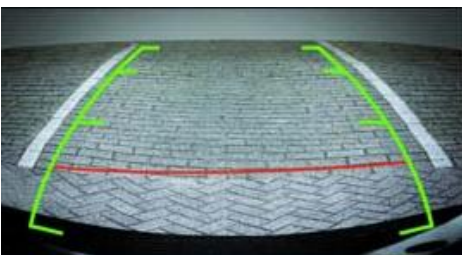

Sony CCD camera Mazda 6/CX7 2009> NTSC

Art. Nr: CAM-MAZ-96N

General:

This reversing camera is specially dedicated for Mazda vehicles. The inconspicuous, robust camera with Sony CCD lens simply replaces the license plate light. Just easy remove the existing license plate light and replace it with the reversing camera, this is also equipped with a light. The camera is complete including plug and play cable kit which allows easy plug and play installation. The camera is waterproof according to the IP67 certification level.

SONY

Besides the camera is equipped with guard lines. With these lines you can easily stipulate the distance to an object behind the car.

Features:

- 1/3" SONY CCD lens
- 600 TV lines
- Guard lines
- Lens angle 170 degrees
- Waterproof according to IP67 certification level
- Black Light Compensation
- Display in mirror image
- Automatic color correction
- Motion message

The camera shows static picture lines. These are guides to which the distance of the object can be determined where you drive your car to. Ideal for parking.

Image distortion correction

The camera runs on intelligent software. As a result the unwanted bulging in the camera image is automatically corrected.