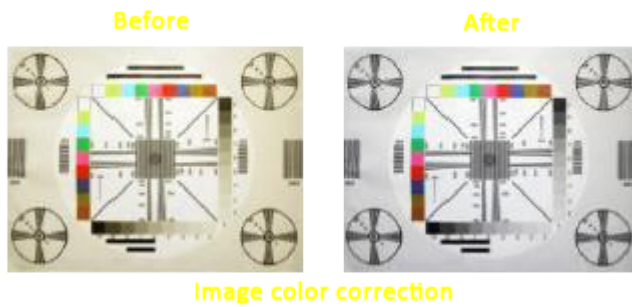

Image color correction

The camera runs on intelligent software. As a result the unwanted discolorations in the camera image is automatically corrected.