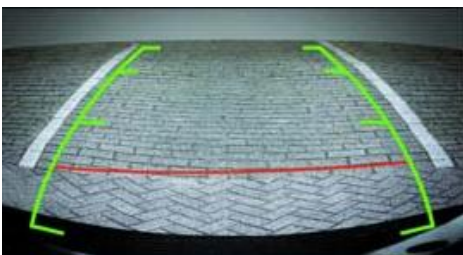

Sony CCD camera Citroen C4/C5 NTSC

Art. Nr: CAM-PSA-46N

General:

This reversing camera is specially dedicated for Citroen vehicles. The inconspicuous, robust camera with Sony CCD lens simply replaces the license plate light. Just easy remove the existing license plate light and replace it with the reversing camera, this is also equipped with a light. The camera is complete including plug and play cable kit which allows easy plug and play installation. The camera is waterproof according to the IP67 certification level.

SONY

Besides the camera is equipped with guard lines. With these lines you can easily stipulate the distance to an object behind the car.

Features:

- 1/3" SONY CCD lens
- 600 TV lines
- Guard lines
- Lens angle 170 degrees
- Waterproof according to IP67 certification level
- Black Light Compensation
- Display in mirror image
- Automatic color correction
- Motion message

The camera shows static picture lines. These are guides to which the distance of the object can be determined where you drive your car to. Ideal for parking.

Image distortion correction

The camera runs on intelligent software. As a result the unwanted bulging in the camera image is automatically corrected.

Technical features:

- IP rating: IP67 (Water proof)
- Image Sensors : Colour 1/3"SONY CCD
- TV System: NTSC
- Effective Pixels: NTSC 752x582
- Sensing Area: 4.9 × 3.7 mm
- Horizontal Resolution: 480 TV Line
- Horizontal Sync. Frequency: 15.625 / 15.734 kHz
- Vertical Sync. Frequency : 50/60 Hz
- Video output: 1Vp-p,75Ohm
- Gamma Consumption: 0.45
- Auto Gain Control: Automatic
- Back Light Compensation: Automatic
- S/N Ratio: Better than 48dB
- Lens Angle: 170 ° (Degrees)
- Current Consumption: 150mA
- Power Supply: DC +12V (10%)
- Operating Temperature: -20 C to +70 C
- Storage Temperature : -40 C to +80 C
- Connection: RCA
- Image: Mirror