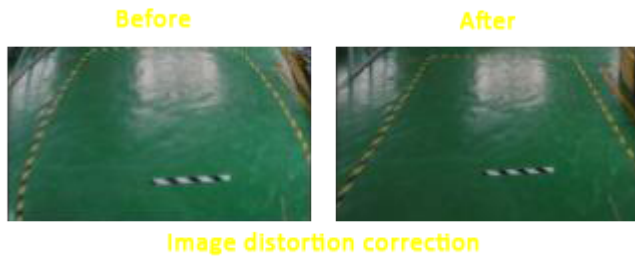

SONY

Besides the camera is equipped with guard lines. With these lines you can easily stipulate the distance to an object behind the car.

Features:

- 1/3" SONY CCD lens
- 600 TV lines
- Guard lines
- Lens angle 170 degrees
- Waterproof according to IP67 certification level
- Black Light Compensation
- Display in mirror image
- Automatic color correction
- Motion message

The camera shows static picture lines. These are guides to which the distance of the object can be determined where you drive your car to. Ideal for parking.

Image distortion correction

The camera runs on intelligent software. As a result the unwanted bulging in the camera image is automatically corrected.