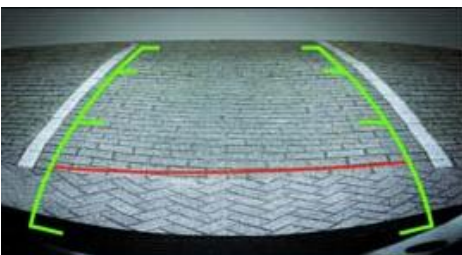

Sony CCD camera LandRover Evoque NTSC

Art. Nr: CAM-RR-47N

General:

This reversing camera is specially dedicated for LandRover vehicles. The inconspicuous, robust camera with Sony CCD lens simply replaces the license plate light. Just easy remove the existing license plate light and replace it with the reversing camera, this is also equipped with a light. The camera is complete including plug and play cable kit which allows easy plug and play installation. The camera is waterproof according to the IP67 certification level.

SONY

Besides the camera is equipped with guard lines. With these lines you can easily stipulate the distance to an object behind the car.

Features:

- 1/3" SONY CCD lens
- 600 TV lines
- Guard lines
- Lens angle 170 degrees
- Waterproof according to IP67 certification level
- Black Light Compensation
- Display in mirror image
- Automatic color correction
- Motion message

The camera shows static picture lines. These are guides to which the distance of the object can be determined where you drive your car to. Ideal for parking.

Image distortion correction

The camera runs on intelligent software. As a result the unwanted bulging in the camera image is automatically corrected.

Technical features:

- IP rating: IP67 (Water proof)
- Image Sensors : Colour 1/3"SONY CCD
- TV System: NTSC
- Effective Pixels: NTSC 752x582
- Sensing Area: 4.9 × 3.7 mm
- Horizontal Resolution: 480 TV Line
- Horizontal Sync. Frequency: 15.625 / 15.734 kHz
- Vertical Sync. Frequency : 50/60 Hz
- Video output: 1Vp-p,75Ohm
- Gamma Consumption: 0.45
- Auto Gain Control: Automatic
- Back Light Compensation: Automatic
- S/N Ratio: Better than 48dB
- Lens Angle: 170 ° (Degrees)
- Current Consumption: 150mA
- Power Supply: DC +12V (10%)
- Operating Temperature: -20 C to +70 C
- Storage Temperature : -40 C to +80 C
- Connection: RCA
- Image: Mirror