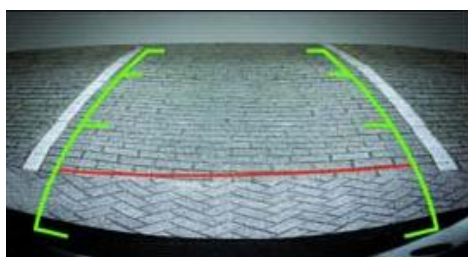

**General:**

This reversing camera is specially dedicated for Citroen vehicles. The inconspicuous, robust camera with Sony CCD lens simply replaces the license plate light. Just easy remove the existing license plate light and replace it with the reversing camera, this is also equipped with a light. The camera is complete including plug and play cable kit which allows easy plug and play installation. The camera is waterproof according to the IP67 certification level.

**SONY**

Besides the camera is equipped with guard lines. With these lines you can easily stipulate the distance to an object behind the car.

**Features:**

- 1/3" SONY CCD lens
- 600 TV lines
- Guard lines
- Lens angle 170 degrees
- Waterproof according to IP67 certification level
- Black Light Compensation
- Display in mirror image
- Automatic color correction
- Motion message

The camera shows static picture lines. These are guides to which the distance of the object can be determined where you drive your car to. Ideal for parking.

**Image distortion correction****Before****After****image distortion correction**

The camera runs on intelligent software. As a result the unwanted bulging in the camera image is automatically corrected.