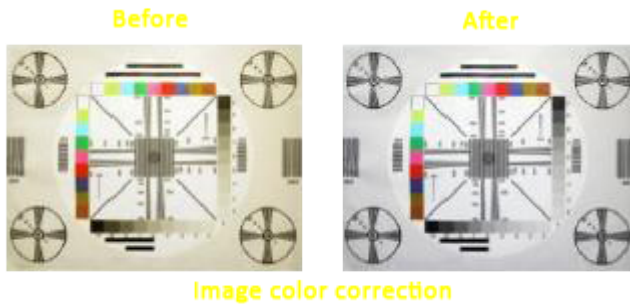

Image color correction

The camera runs on intelligent software. As a result the unwanted discolorations in the camera image is automatically corrected.