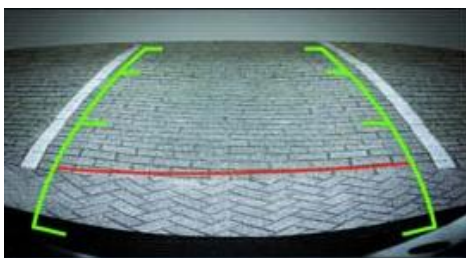

General:

This reversing camera is specially dedicated for Mazda vehicles. The inconspicuous, robust camera with Sony CCD lens simply replaces the license plate light. Just easy remove the existing license plate light and replace it with the reversing camera, this is also equipped with a light. The camera is complete including plug and play cable kit which allows easy plug and play installation. The camera is waterproof according to the IP67 certification level.

**SONY**

Besides the camera is equipped with guard lines. With these lines you can easily stipulate the distance to an object behind the car.

Features:

- 1/3" SONY CCD lens
- 600 TV lines
- Guard lines
- Lens angle 170 degrees
- Waterproof according to IP67 certification level
- Black Light Compensation
- Display in mirror image
- Automatic color correction
- Motion message

The camera shows static picture lines. These are guides to which the distance of the object can be determined where you drive your car to. Ideal for parking.

Image distortion correction**Before****After****image distortion correction**