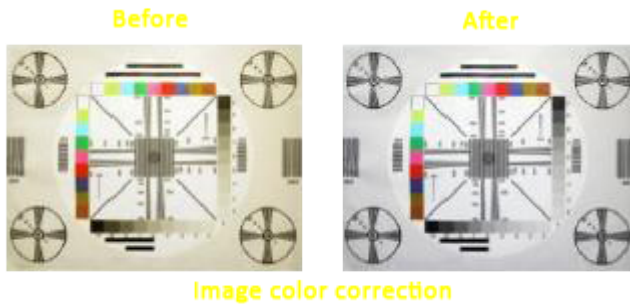

General:

This reversing camera is specially dedicated for Mazda vehicles. The inconspicuous, robust camera with Sony CCD lens simply replaces the license plate light. Just easy remove the existing license plate light and replace it with the reversing camera, this is also equipped with a light. The camera is complete including plug and play cable kit which allows easy plug and play installation. The camera is waterproof according to the IP67 certification level.

**SONY**

Besides the camera is equipped with guard lines. With these lines you can easily stipulate the distance to an object behind the car.

Features:

- 1/3" SONY CCD lens
- 600 TV lines
- Guard lines
- Lens angle 170 degrees
- Waterproof according to IP67 certification level
- Black Light Compensation
- Display in mirror image
- Automatic color correction
- Motion message

The camera shows static picture lines. These are guides to which the distance of the object can be determined where you drive your car to. Ideal for parking.

Image distortion correction**Before****After****image distortion correction**

The camera runs on intelligent software. As a result the unwanted bulging in the camera image is automatically corrected.

Image color correction

The camera runs on intelligent software. As a result the unwanted discolorations in the camera image is automatically corrected.