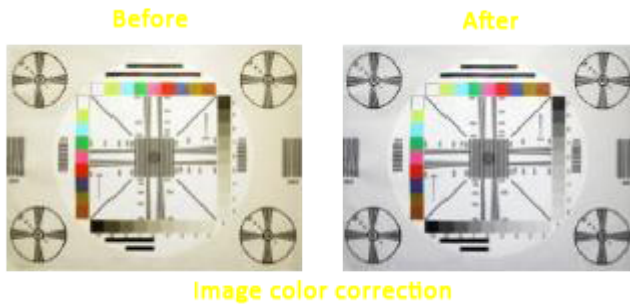

General:

This reversing camera is specially dedicated for Citroen vehicles. The inconspicuous, robust camera with Sony CCD lens simply replaces the license plate light. Just easy remove the existing license plate light and replace it with the reversing camera, this is also equipped with a light. The camera is complete including plug and play cable kit which allows easy plug and play installation. The camera is waterproof according to the IP67 certification level.

**SONY**

Besides the camera is equipped with guard lines. With these lines you can easily stipulate the distance to an object behind the car.

Features:

- 1/3" SONY CCD lens
- 600 TV lines
- Guard lines
- Lens angle 170 degrees
- Waterproof according to IP67 certification level
- Black Light Compensation
- Display in mirror image
- Automatic color correction
- Motion message

The camera shows static picture lines. These are guides to which the distance of the object can be determined where you drive your car to. Ideal for parking.

Image distortion correction**Before****After****image distortion correction**

The camera runs on intelligent software. As a result the unwanted bulging in the camera image is automatically corrected.

Image color correction

The camera runs on intelligent software. As a result the unwanted discolorations in the camera image is automatically corrected.