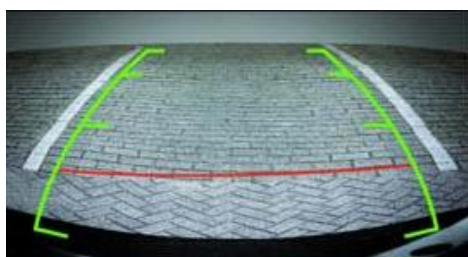

General:

This reversing camera is specially dedicated for Citroen vehicles. The inconspicuous, robust camera with Sony CCD lens simply replaces the license plate light. Just easy remove the existing license plate light and replace it with the reversing camera, this is also equipped with a light. The camera is complete including plug and play cable kit which allows easy plug and play installation. The camera is waterproof according to the IP67 certification level.

**SONY**

Besides the camera is equipped with guard lines. With these lines you can easily stipulate the distance to an object behind the car.

Features:

- 1/3" SONY CCD lens
- 600 TV lines
- Guard lines
- Lens angle 170 degrees
- Waterproof according to IP67 certification level
- Black Light Compensation
- Display in mirror image
- Automatic color correction
- Motion message

The camera shows static picture lines. These are guides to which the distance of the object can be determined where you drive your car to. Ideal for parking.

Image distortion correction**Before****After****image distortion correction**

Technical features:

- IP rating: IP67 (Water proof)
- Image Sensors : Colour 1/3"SONY CCD
- TV System: NTSC

- Effective Pixels: NTSC 752x582
- Sensing Area: 4.9 × 3.7 mm
- Horizontal Resolution: 480 TV Line
- Horizontal Sync. Frequency: 15.625 / 15.734 kHz
- Vertical Sync. Frequency : 50/60 Hz
- Video output: 1Vp-p,75Ohm
- Gamma Consumption: 0.45
- Auto Gain Control: Automatic
- Back Light Compensation: Automatic
- S/N Ratio: Better than 48dB
- Lens Angle: 170 ° (Degrees)
- Current Consumption: 150mA
- Power Supply: DC +12V (10%)
- Operating Temperature: -20 C to +70 C
- Storage Temperature : -40 C to +80 C
- Connection: RCA
- Image: Mirror