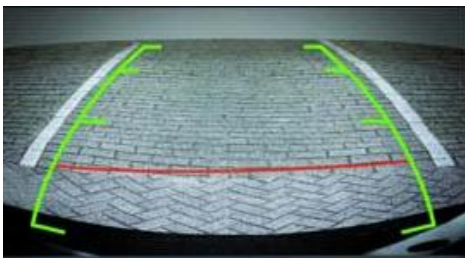

General:

This reversing camera is specially dedicated for Citroen vehicles. The inconspicuous, robust camera with Sony CCD lens simply replaces the license plate light. Just easy remove the existing license plate light and replace it with the reversing camera, this is also equipped with a light. The camera is complete including plug and play cable kit which allows easy plug and play installation. The camera is waterproof according to the IP67 certification level.

**SONY**

Besides the camera is equipped with guard lines. With these lines you can easily stipulate the distance to an object behind the car.

Features:

- 1/3" SONY CCD lens
- 600 TV lines
- Guard lines
- Lens angle 170 degrees
- Waterproof according to IP67 certification level
- Black Light Compensation
- Display in mirror image
- Automatic color correction
- Motion message

The camera shows static picture lines. These are guides to which the distance of the object can be determined where you drive your car to. Ideal for parking.

Image distortion correction**Before****After****image distortion correction**

Technical features:

- IP rating: IP67 (Water proof)
- Image Sensors : Colour 1/3"SONY CCD
- TV System: NTSC

- Effective Pixels: NTSC 752x582
- Sensing Area: 4.9 × 3.7 mm
- Horizontal Resolution: 480 TV Line
- Horizontal Sync. Frequency: 15.625 / 15.734 kHz
- Vertical Sync. Frequency : 50/60 Hz
- Video output: 1Vp-p,75Ohm
- Gamma Consumption: 0.45
- Auto Gain Control: Automatic
- Back Light Compensation: Automatic
- S/N Ratio: Better than 48dB
- Lens Angle: 170 ° (Degrees)
- Current Consumption: 150mA
- Power Supply: DC +12V (10%)
- Operating Temperature: -20 C to +70 C
- Storage Temperature : -40 C to +80 C
- Connection: RCA
- Image: Mirror