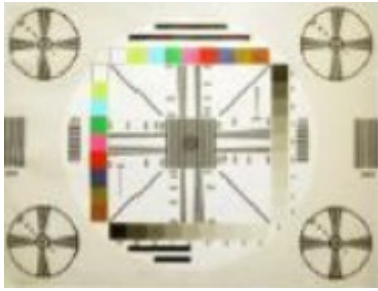

DESCRIPTION

General

Brake light camera Iveco Daily 2011-2014 (NTSC) with SONY CCD lens.

Features

- Sony CCD Lens
- Resolution 976 x 494 pixels (NTSC)
- 650-700 TV lines
- IR-Leds
- Ignition Power proof (+15)
- IP68 Waterproof
- E-mark certification: E9-10R.05.1811
- CE-mark: EN 55022: 2010; EN 61000-3-2:2006+A1:2009+A2:2009; EN61000-3-3:2008; EN 55024:2010
- FCC-mark: ANSI C63.4-2003
- 2 Year warranty & Support

EXCLUSIVE CAMERA FEATURES

SONY CCD

High End SONY CCD Lens, highest quality brake light camera lens in the market.

SONY

Bulging auto correction

Unwanted bulging in the camera image is automatically corrected.

Discoloration auto correction

Unwanted discolorations in the camera image is automatically corrected.

Overlighting auto correction

The appearance of a bright background or lamps in the camera image is automatically corrected.