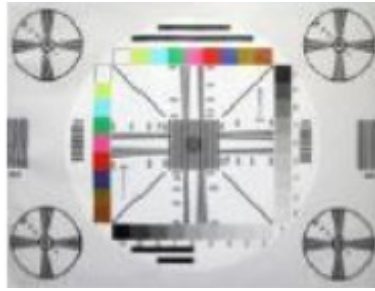

DESCRIPTION

General

Brake light camera Iveco Daily 2011-2014 (NTSC) with SONY CCD lens.

Features

- Sony CCD Lens
- Resolution 976 x 494 pixels (NTSC)
- 650-700 TV lines
- IR-Leds
- Ignition Power proof (+15)
- IP68 Waterproof
- E-mark certification: E9-10R.05.1811
- CE-mark: EN 55022: 2010; EN 61000-3-2:2006+A1:2009+A2:2009; EN61000-3-3:2008; EN 55024:2010
- FCC-mark: ANSI C63.4-2003
- 2 Year warranty & Support

EXCLUSIVE CAMERA FEATURES

SONY CCD

High End SONY CCD Lens, highest quality brake light camera lens in the market.

SONY

Bulging auto correction

Unwanted bulging in the camera image is automatically corrected.

Discoloration auto correction

Unwanted discolorations in the camera image is automatically corrected.

Overlighting auto correction

The appearance of a bright background or lamps in the camera image is automatically corrected.