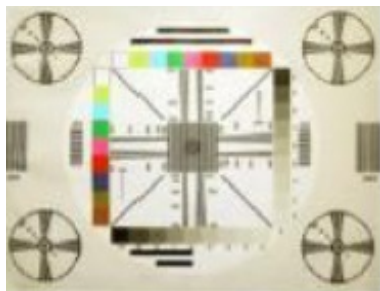

DESCRIPTION

General

Brake light camera Ford Transit 2014> (NTSC) with SONY CCD lens.

Features

- Sony CCD Lens
- Resolution 976 x 494 pixels (NTSC)
- 650-700 TV lines
- IR-Leds
- Ignition Power proof (+15)
- IP68 Waterproof
- E-mark certification: E9-10R.05.1811
- CE-mark: EN 55022: 2010; EN 61000-3-2:2006+A1:2009+A2:2009; EN61000-3-3:2008; EN 55024:2010
- FCC-mark: ANSI C63.4-2003
- 2 Year warranty & Support

EXCLUSIVE CAMERA FEATURES

SONY CCD

High End SONY CCD Lens, highest quality brake light camera lens in the market.

SONY

Bulging auto correction

Unwanted bulging in the camera image is automatically corrected.

Discoloration auto correction

Unwanted discolorations in the camera image is automatically corrected.

Overlighting auto correction

The appearance of a bright background or lamps in the camera image is automatically corrected.