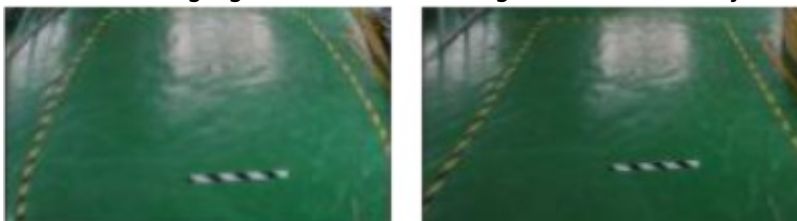

EXCLUSIVE CAMERA FEATURES

SONY CCD

High End SONY CCD Lens, highest quality brake light camera lens in the market.

SONY

Bulging auto correction

Unwanted bulging in the camera image is automatically corrected.