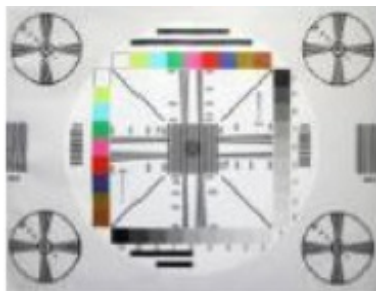

DESCRIPTION

General

Brake light camera Ford Transit 2014> (NTSC) with SONY CCD lens.

Features

- Sony CCD Lens
- Resolution 976 x 494 pixels (NTSC)
- 650-700 TV lines
- IR-Leds
- Ignition Power proof (+15)
- IP68 Waterproof
- E-mark certification: E9-10R.05.1811
- CE-mark: EN 55022: 2010; EN 61000-3-2:2006+A1:2009+A2:2009; EN61000-3-3:2008; EN 55024:2010
- FCC-mark: ANSI C63.4-2003
- 2 Year warranty & Support

EXCLUSIVE CAMERA FEATURES

SONY CCD

High End SONY CCD Lens, highest quality brake light camera lens in the market.

SONY

Bulging auto correction

Unwanted bulging in the camera image is automatically corrected.

Discoloration auto correction

Unwanted discolorations in the camera image is automatically corrected.

Overlighting auto correction

The appearance of a bright background or lamps in the camera image is automatically corrected.