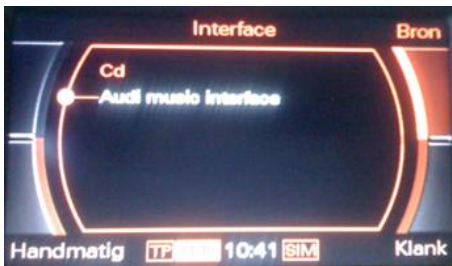

## General

The Audi AMI Car kit allows you to connect your iPod & USB to your Audi MMI High 2Gsystem without any loss of sound quality!! Simply perfect CD quality sound all the time. It will also allow you to control your iPod through your factory MMI and steering wheel controls. The iPod & USB will be fully charged all the time while connected.

You can select the iPod in the Audi MMI menu via "Audi Music Interface". You will find almost the complete iPod menu on the screen in Audi MMI menu style.

## Features:

- # Connect your iPod to your factory fitted car stereo and enjoy perfect digital CD Quality Sound!
- # Also compatible with DSP, Bose & H&K
- # The iPod or iPhone will be fully charged all the time while connected
- # Last Memory function
- # Control the iPod & USB via MMI button and steering wheel
- # Plug and play Cable kit
- # Playlist / Album / Genres tekst on the screen
- # Full iPod menu on the screen in Audi style