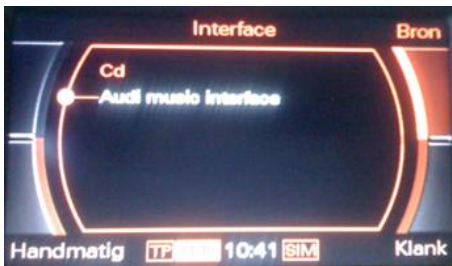

General

The Audi AMI Car kit allows you to connect your iPod & USB to your Audi MMI High 2Gsystem without any loss of sound quality!! Simply perfect CD quality sound all the time. It will also allow you to control your iPod through your factory MMI and steering wheel controls. The iPod & USB will be fully charged all the time while connected.

You can select the iPod in the Audi MMI menu via "Audi Music Interface". You will find almost the complete iPod menu on the screen in Audi MMI menu style.

Features:

- # Connect your iPod to your factory fitted car stereo and enjoy perfect digital CD Quality Sound!
- # Also compatible with DSP, Bose & H&K
- # The iPod or iPhone will be fully charged all the time while connected
- # Last Memory function
- # Control the iPod & USB via MMI button and steering wheel
- # Plug and play Cable kit
- # Playlist / Album / Genres tekst on the screen
- # Full iPod menu on the screen in Audi style

Screen shot FIS display:

Steering controls iPod:

- # Track+ and Track-
- # Volume +/-
- # Playlist selection
- # Repeat function
- # Random function

Rewind and Fast forward

MMI iPod screen shots:

Delivery Package:

Product specifications:

Voltage supply: 12V DC
Voltage-operating capacity: 10,5 - 14,8 V
Standby current: 7 mA
Operating current: 120 mA
Power input: 1,80 W
Temperature range: - 30°C up to + 80°C
Weight: 95g
Dimensions W x H x D: 90 x 35 x 65 mm