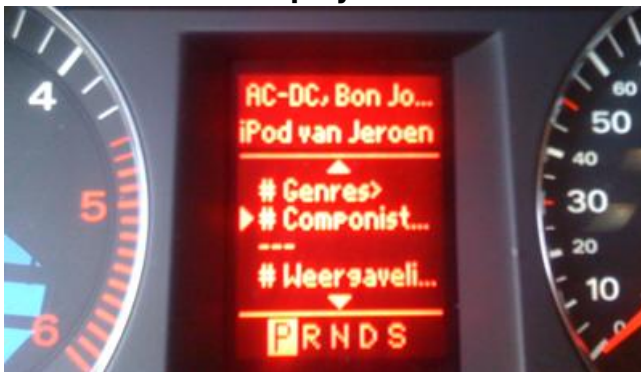

General

The Audi AMI Car kit allows you to connect your iPod & USB to your Audi MMI High 2Gsystem without any loss of sound quality!! Simply perfect CD quality sound all the time. It will also allow you to control your iPod through your factory MMI and steering wheel controls. The iPod & USB will be fully charged all the time while connected.

You can select the iPod in the Audi MMI menu via "Audi Music Interface". You will find almost the complete iPod menu on the screen in Audi MMI menu style.

Features:

- # Connect your iPod to your factory fitted car stereo and enjoy perfect digital CD Quality Sound!
- # Also compatible with DSP, Bose & H&K
- # The iPod or iPhone will be fully charged all the time while connected
- # Last Memory function
- # Control the iPod & USB via MMI button and steering wheel
- # Plug and play Cable kit
- # Playlist / Album / Genres tekst on the screen
- # Full iPod menu on the screen in Audi style

Screen shot FIS display:

Steering controls iPod:

- # Track+ and Track-
- # Volume +/-
- # Playlist selection
- # Repeat function
- # Random function

Rewind and Fast forward

MMI iPod screen shots:

Delivery Package: