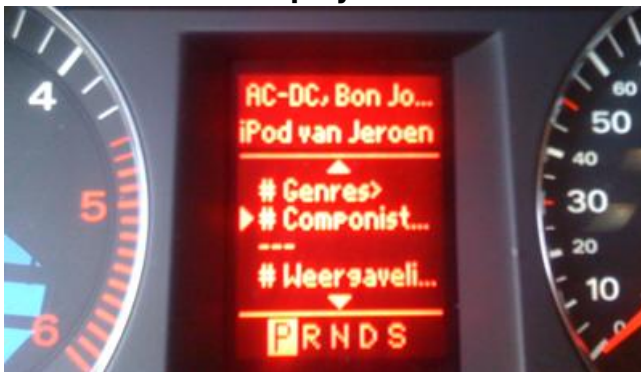

Screen shot FIS display:

Steering controls iPod:

- # Track+ and Track-
- # Volume +/-
- # Playlist selection
- # Repeat function
- # Random function