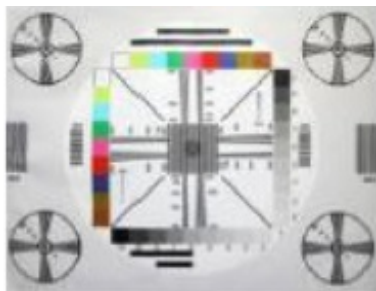

Overlighting auto correction

The appearance of a bright background or lamps in the camera image is automatically corrected.

Ignition Power proof (+15)

It is possible to connect the powersupply to an ignition feed (+15), because we use the highest quality camera.

In this way you are able to watch the camera also in DRIVE gear or via manual selection.

NOTES

- We recommend that the installation will be performed by a qualified specialist
- Check also the other tabs for "Compatibility" - "Package contents" - "Product specifications"

LEGAL NOTICE

Please check before purchase if it is aloud to install this camera and it wont affect your MOT.

COMPATIBILITY

CAR

This camera is compatible with the following vehicles: