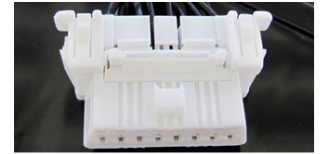

Firewall Plug and Play cable kit for Toyota

OBD2-FR-TO11