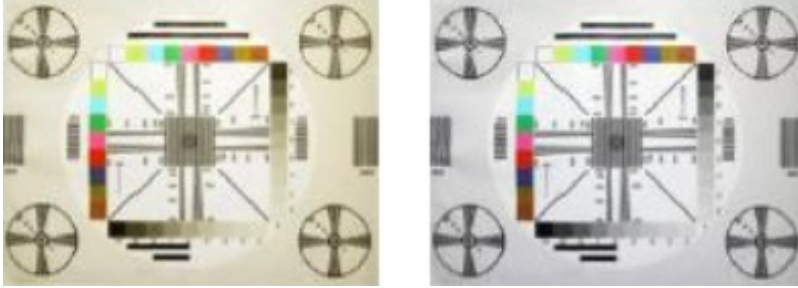

DESCRIPTION

General

Brake light camera Renault Master_Opel Movano_Nissan NV400 2001-2014 (NTSC) with SONY CCD lens.

Features

- CMOS Lens
- Resolution 976 x 494 pixels (NTSC)
- 650-700 TV lines
- IR-Leds
- Ignition Power proof (+15)
- IP68 Waterproof
- E-mark certification: E9-10R.05.1811
- CE-mark: EN 55022: 2010; EN 61000-3-2:2006+A1:2009+A2:2009; EN61000-3-3:2008; EN 55024:2010
- FCC-mark: ANSI C63.4-2003
- 2 Year warranty & Support

EXCLUSIVE CAMERA FEATURES

SONY CCD

High End SONY CCD Lens, highest quality brake light camera lens in the market.

SONY

Bulging auto correction

Unwanted bulging in the camera image is automatically corrected.

Discoloration auto correction

Unwanted discolorations in the camera image is automatically corrected.

Overlighting auto correction

The appearance of a bright background or lamps in the camera image is automatically corrected.