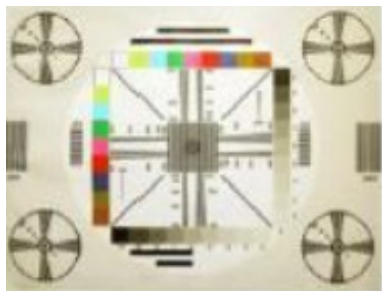

DESCRIPTION

General

Brake light camera MB Sprinter & VW Crafter Long (NTSC) with SONY CCD lens.

Features

- Sony CCD Lens
- Resolution 976 x 494 pixels (NTSC)
- 650-700 TV lines
- IR-Leds
- Ignition Power proof (+15)
- IP68 Waterproof
- E-mark certification: E9-10R.05.1811
- CE-mark: EN 55022:2010; EN 61000-3-2:2006+A1:2009+A2:2009; EN61000-3-3:2008; EN 55024:2010
- FCC-mark: ANSI C63.4-2003
- 2 Year warranty & Support

EXCLUSIVE CAMERA FEATURES

SONY CCD

High End SONY CCD Lens, highest quality brake light camera lens in the market.

SONY

Bulging auto correction

Unwanted bulging in the camera image is automatically corrected.

Discoloration auto correction

Unwanted discolorations in the camera image is automatically corrected.

Overlighting auto correction

The appearance of a bright background or lamps in the camera image is automatically corrected.