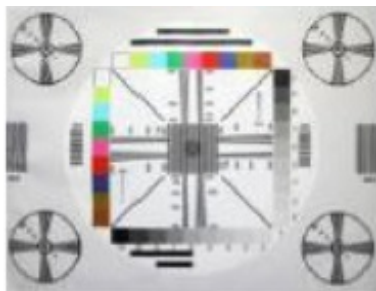

DESCRIPTION

General

Brake light camera MB Sprinter & VW Crafter Long (NTSC) with SONY CCD lens.

Features

- Sony CCD Lens
- Resolution 976 x 494 pixels (NTSC)
- 650-700 TV lines
- IR-Leds
- Ignition Power proof (+15)
- IP68 Waterproof
- E-mark certification: E9-10R.05.1811
- CE-mark: EN 55022:2010; EN 61000-3-2:2006+A1:2009+A2:2009; EN61000-3-3:2008; EN 55024:2010
- FCC-mark: ANSI C63.4-2003
- 2 Year warranty & Support

EXCLUSIVE CAMERA FEATURES

SONY CCD

High End SONY CCD Lens, highest quality brake light camera lens in the market.

SONY

Bulging auto correction

Unwanted bulging in the camera image is automatically corrected.

Discoloration auto correction

Unwanted discolorations in the camera image is automatically corrected.

Overlighting auto correction

The appearance of a bright background or lamps in the camera image is automatically corrected.