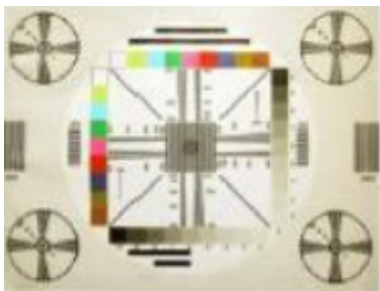

DESCRIPTION

General

Brake light camera Ford Transit Custom 2012-2016 - Barn Doors (NTSC)

Features

- Sony CCD Lens
- Resolution 976 x 494 pixels (NTSC)
- 650-700 TV lines
- IR-Leds
- Ignition Power proof (+15)
- IP68 Waterproof
- E-mark certification: E9-10R.05.1811
- CE-mark: EN 55022: 2010; EN 61000-3-2:2006+A1:2009+A2:2009;
EN61000-3-3:2008; EN 55024:2010
- FCC-mark: ANSI C63.4-2003
- 2 Year warranty & Support

EXCLUSIVE CAMERA FEATURES

SONY CCD

High End SONY CCD Lens, highest quality brake light camera lens in the market.

SONY

Bulging auto correction

Unwanted bulging in the camera image is automatically corrected.

Discoloration auto correction

Unwanted discolorations in the camera image is automatically corrected.

Overlighting auto correction

The appearance of a bright background or lamps in the camera image is automatically corrected.