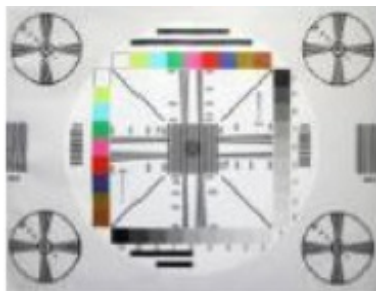

DESCRIPTION

General

Brake light camera Ford Transit Custom 2012-2016 - Barn Doors (NTSC)

Features

- Sony CCD Lens
- Resolution 976 x 494 pixels (NTSC)
- 650-700 TV lines
- IR-Leds
- Ignition Power proof (+15)
- IP68 Waterproof
- E-mark certification: E9-10R.05.1811
- CE-mark: EN 55022: 2010; EN 61000-3-2:2006+A1:2009+A2:2009;
EN61000-3-3:2008; EN 55024:2010
- FCC-mark: ANSI C63.4-2003
- 2 Year warranty & Support

EXCLUSIVE CAMERA FEATURES

SONY CCD

High End SONY CCD Lens, highest quality brake light camera lens in the market.

SONY

Bulging auto correction

Unwanted bulging in the camera image is automatically corrected.

Discoloration auto correction

Unwanted discolorations in the camera image is automatically corrected.

Overlighting auto correction

The appearance of a bright background or lamps in the camera image is automatically corrected.