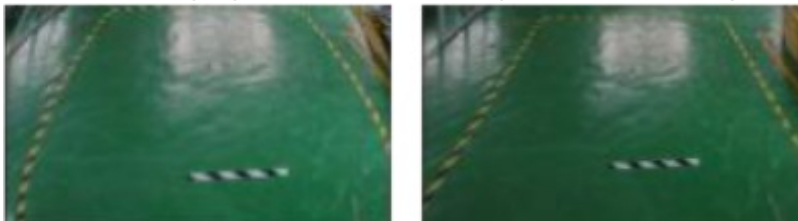

EXCLUSIVE CAMERA FEATURES

SONY CCD

High End SONY CCD Lens, highest quality brake light camera lens in the market.

SONY

Bulging auto correction

Unwanted bulging in the camera image is automatically corrected.