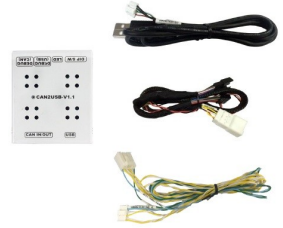

General

With this converter it is possible to take over the original Mercedes touchpad and use it to control the NAVplay Android system.

Compatibility

C Class (W205)	2014-20..	Audio 20 Garmin (7.0") & Comand (8.0"/10.2")
GLC Class	2017-20..	Audio 20 Garmin (7.0") & Comand (8.0"/10.2")
GLS Class	2015-20..	Audio 20 Garmin (7.0") & Comand (8.0"/10.2")
GLE Class (W166)	2015-20..	Audio 20 Garmin (7.0") & Comand (8.0"/10.2")
S Class (W222)	2013-20..	Audio 20 Garmin (7.0") & Comand (8.0"/10.2")
S Class Coupe (W217)	2014-201..	Audio 20 Garmin (7.0") & Comand (8.0"/10.2")
V Class	2014-20..	Audio 20 Garmin (7.0") & Comand (8.0"/10.2")

Compatibility

C Class (W205)	2014-20..	Audio 20 Garmin (7.0") & Comand (8.0"/10.2")
GLC Class	2017-20..	Audio 20 Garmin (7.0") & Comand (8.0"/10.2")
GLS Class	2015-20..	Audio 20 Garmin (7.0") & Comand (8.0"/10.2")
GLE Class (W166)	2015-20..	Audio 20 Garmin (7.0") & Comand (8.0"/10.2")
S Class (W222)	2013-20..	Audio 20 Garmin (7.0") & Comand (8.0"/10.2")
S Class Coupe (W217)	2014-201..	Audio 20 Garmin (7.0") & Comand (8.0"/10.2")
V Class	2014-20..	Audio 20 Garmin (7.0") & Comand (8.0"/10.2")