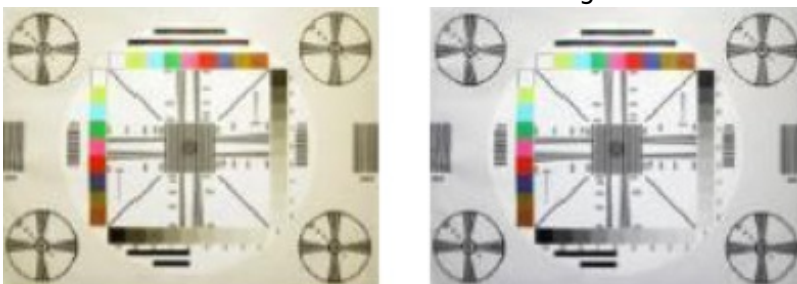

DESCRIPTION

General

Universal camera system including license plate frame with Aptina len & Ultra-bright LED for Night Vision

Features

- Aptina Lens
- Resolution 720 x 488 pixels (NTSC)
- 480 TV lines
- IR-Leds
- IP68 Waterproof
- CE-mark:
- FCC-mark: ANSI C63.4-2003
- 2 Year warranty & Support

EXCLUSIVE CAMERA FEATURES

Aptina Lens

High End Aptina lens

Bulging auto correction

Unwanted bulging in the camera image is automatically corrected.

Discoloration auto correction

Unwanted discolorations in the camera image is automatically corrected.

Overlighting auto correction

The appearance of a bright background or lamps in the camera image is automatically corrected.

NOTES

- We recommend that the installation will be performed by a qualified specialist
- Check also the other tabs for "Compatibility" - "Package contents" - "Product specifications"