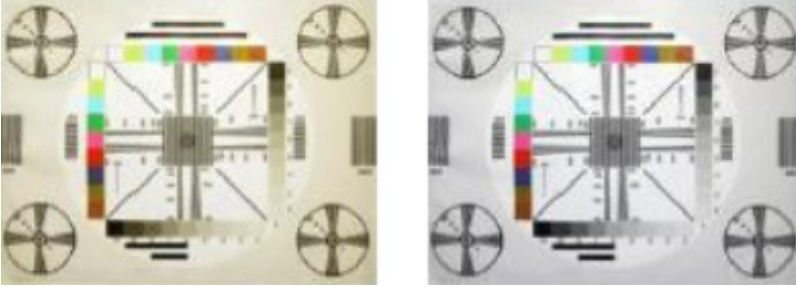

DESCRIPTION

General

Brake light camera Mercedes Vito 2016> - W447 (NTSC)with SONY CCD lens.

Features

- Sony CCD Lens
- Resolution 976 x 494 pixels (NTSC)
- 650-700 TV lines
- Ignition Power proof (+15)
- IP68 Waterproof
- E-mark certification: E9-10R.05.1811
- CE-mark: EN 55022: 2010; EN 61000-3-2:2006+A1:2009+A2:2009; EN61000-3-3:2008; EN 55024:2010
- FCC-mark: ANSI C63.4-2003
- 2 Year warranty & Support

EXCLUSIVE CAMERA FEATURES

SONY CCD

High End SONY CCD Lens, highest quality brake light camera lens in the market.

SONY

Adjustable head

Possible to adjust the camera lens.

Angle Adjustable 30°

Bulging auto correction

Unwanted bulging in the camera image is automatically corrected.

Discoloration auto correction

Unwanted discolorations in the camera image is automatically corrected.

Overlighting auto correction

The appearance of a bright background or lamps in the camera image is automatically corrected.