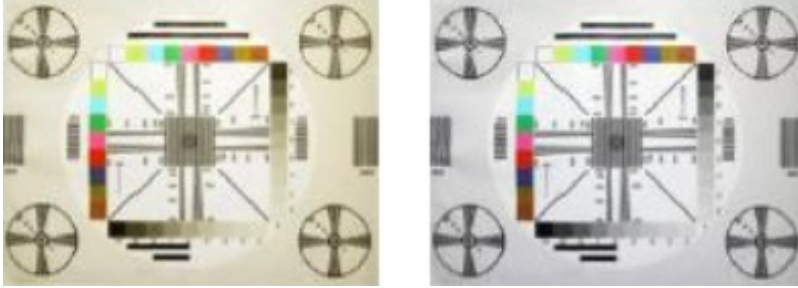

Unwanted discolorations in the camera image is automatically corrected.