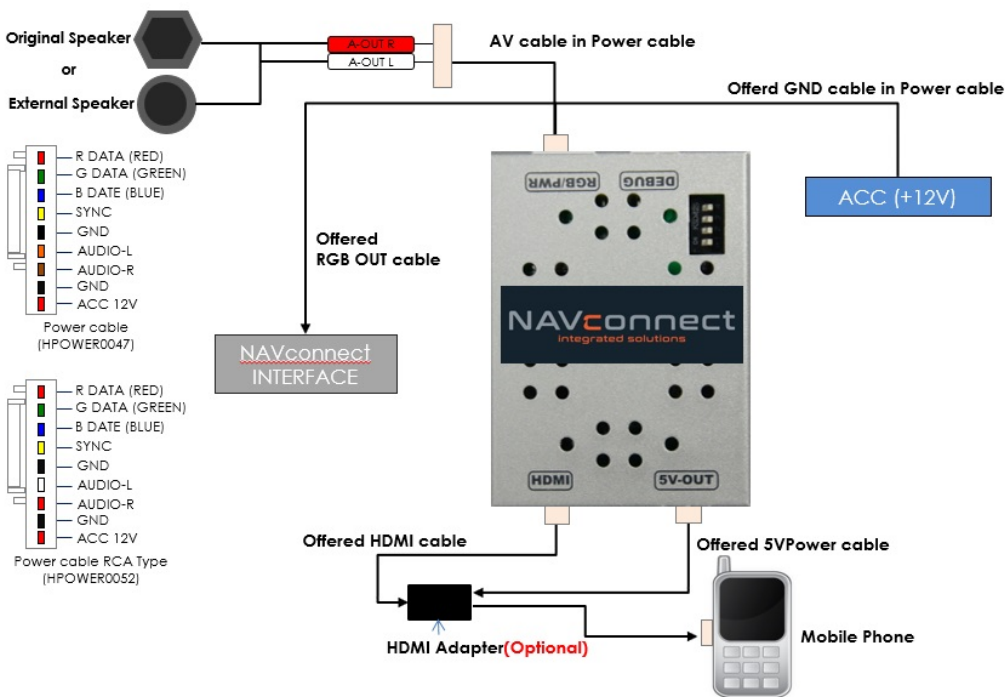

General

Connect a HDMI source or connect Apple or android device with a video interface, cloned audio & video, support 1x audio output (analog), 1x RGB output.

Features:

- # Clone your Apple & Android devices (Mirror link - via HDMI)
- # Connect a HDMI source to your video interface
- # Only compatible with NAVconnect interface (please request which versions)
- # 1x audio output (analog)
- # 1x RGB output

Audi A6

BMW 5-serie

Mercedes

COMPATIBILITY

This interface is only compatible with NAVconnect interface. Please ask before purchase which NAVconnect items will support this interface.