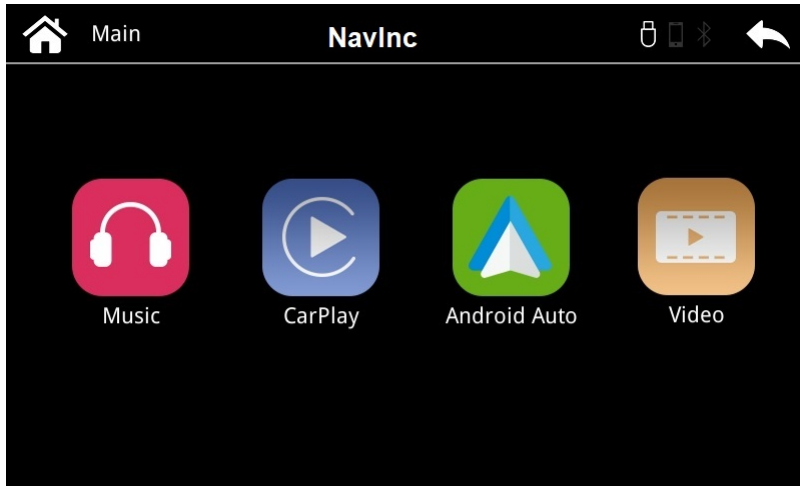

Example video

Features

- Control via original MMI
- Control via voice (Siri & Google Assistant)
- Run navigation apps like; Google maps, TomTom & Waze
- Play music apps like; Spotify, Podcast, Music
- Making phone calls and listening to your messengers
- Rear camera input
- Front camera input
- AV input
- Original button support
- Original microphone support
- Picture while driving
- 2 Year warranty & Support

APPplay control

Section	Button	Operation	Function
1		Short Press	Selection
2		Short Press	Previous track
3		Short Press	To bottom menu (Android auto)
4		Spin Left	Moving left
5		Spin Right	Moving right

EXCLUSIVE APPplay FEATURES

Features:

- Run apps like; Spotify / Flitzmeister / Apple Maps / Waze / Google maps
- Hands-free phone and messaging
- Siri Voice Control
- Music & video playback via USB
- Bluetooth pairing option available
- Wireless CARplay function via Wifi (optional)
- Integrated Audio control with equalizer
- Analog audio output (via RCA or 3.5mm jack)
- Support left & right hand drive cars
- Software updates via USB

APPplay main screen

APPplay setting menu

APPplay media player menu

EXCLUSIVE VIDEO INTERFACE FEATURES

Features:

- OEM button support
- Rear camera input (CVBS - NTSC)
- Front camera input (CVBS - NTSC)
- A/V input (to connect DVB-T tuner)