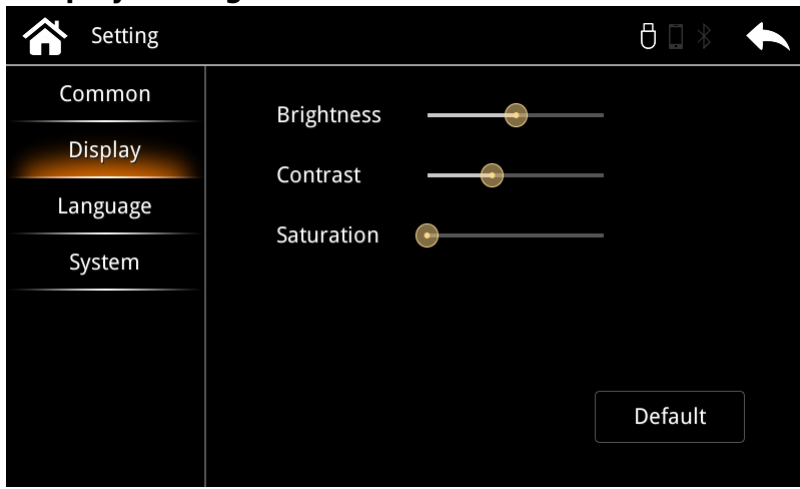

APPplay control

Section	Button	Operation	Function
1		Short Press	Selection
2		Short Press	Previous track
3		Short Press	To bottom menu (Android auto)
4		Spin Left	Moving left
5		Spin Right	Moving right

APPplay main screen

APPplay setting menu

APPplay media player menu

EXCLUSIVE VIDEO INTERFACE FEATURES

Features:

- OEM button support
- Rear camera input (CVBS - NTSC)
- Front camera input (CVBS - NTSC)
- A/V input (to connect DVB-T tuner)

- A/V output (to connect head-rest screens)
- OSD menu (to adjust interface settings)

NAVconnect OEM Button

Section	Button	Operation	Function
AUDI A3	NAVI or TONE	Long press UP (3 Sec)	Mode switch
	RADIO	UP	Back to OEM
	MEDIA	DOWN	Back to OEM
	MENU	Short press	Back to OEM
	BACK	Short press	Back to OEM
	TEL	Long press TEL DOWN	<u>In camera level</u> Back to OEM screen