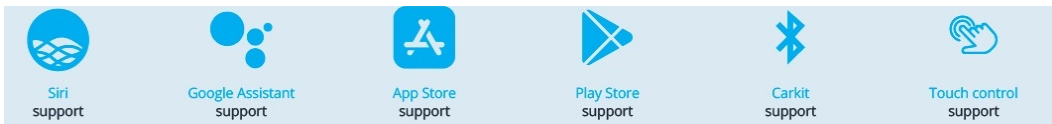

EXCLUSIVE APPplay FEATURES

Features:

- Run apps like; Spotify / Flitzmeister / Apple Maps / Waze / Google maps
- Hands-free phone and messaging
- Siri Voice Control
- Music & video playback via USB
- Bluetooth pairing option available
- Wireless CARplay function via Wifi (optional)
- Integrated Audio control with equalizer
- Analog audio output (via RCA or 3.5mm jack)
- Support left & right hand drive cars
- Software updates via USB

APPplay main screen