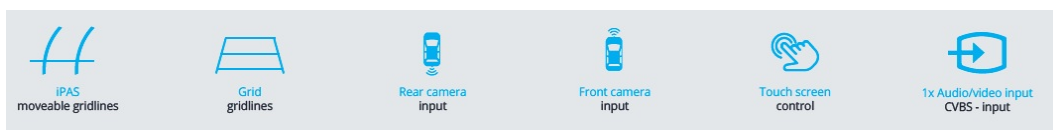

APPplay control

Section	Button	Operation	Function
1		Short Press	Selection
2		Short Press	Previous track
3		Short Press	To bottom menu (Android auto)
4		Spin Left	Moving left
5		Spin Right	Moving right

APPplay main screen

APPplay setting menu

APPplay media player menu

EXCLUSIVE VIDEO INTERFACE FEATURES

Features:

- OEM button support
- Rear camera input (CVBS - NTSC)
- Front camera input (CVBS - NTSC)
- A/V input (to connect DVB-T tuner)

- A/V output (to connect head-rest screens)
- OSD menu (to adjust interface settings)

NAVconnect OEM Button

Section	Button	Operation	Function
AUDI A3	NAVI or TONE	Long press UP (3 Sec)	Mode switch
	RADIO	UP	Back to OEM
	MEDIA	DOWN	Back to OEM
	MENU	Short press	Back to OEM
	BACK	Short press	Back to OEM
	TEL	Long press TEL DOWN	<u>In camera level</u> Back to OEM screen