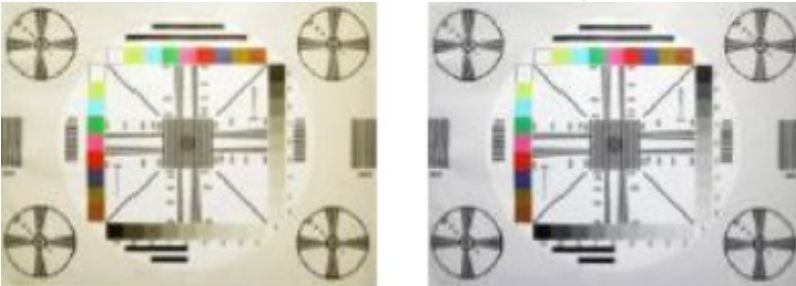

Discoloration auto correction

Unwanted discolorations in the camera image is automatically corrected.