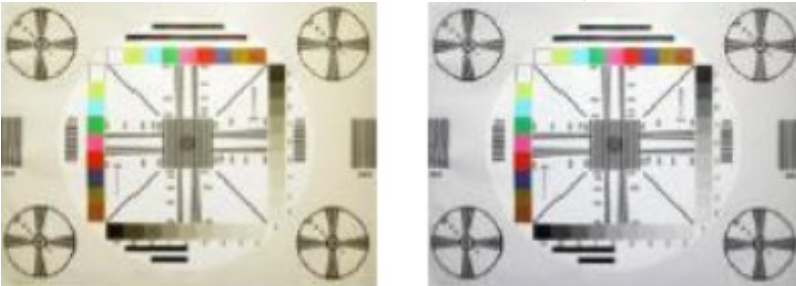

EXCLUSIVE CAMERA FEATURES

SONY CCD

High End SONY CCD Lens, highest quality brake light camera lens in the market.

The SONY logo in a bold, black, sans-serif font.

Adjustable head

Possible to adjust the camera lens.

Angle Adjustable 30°

Bulging auto correction

Unwanted bulging in the camera image is automatically corrected.

Discoloration auto correction

Unwanted discolorations in the camera image is automatically corrected.