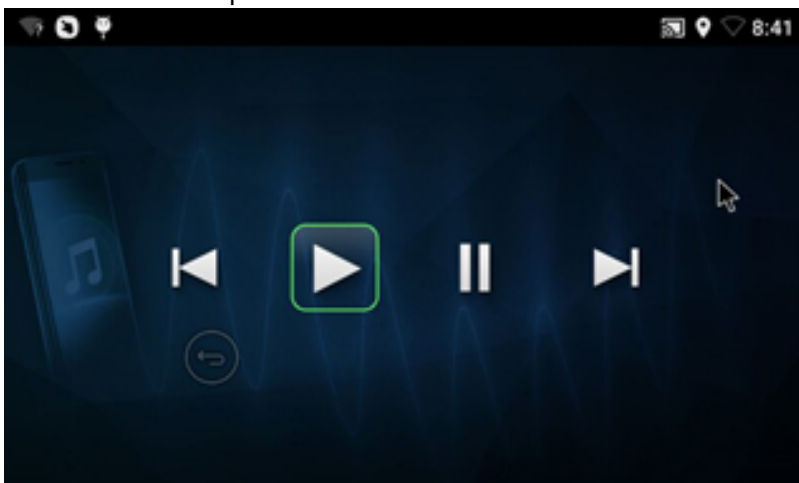

Customize your own home screen via the Quick Launch menu

Navigation

Download your favourite navigation system like;

iGO

Goolge maps

Media

The NAVplay is equipped with several media inputs such as;

- Bluetooth streaming
- Dual USB 2.0 input (media)
- Micro SD slot (up to 64GB)
- Audio output via RCA
- Audio output via Bluetooth
- USB OTG input