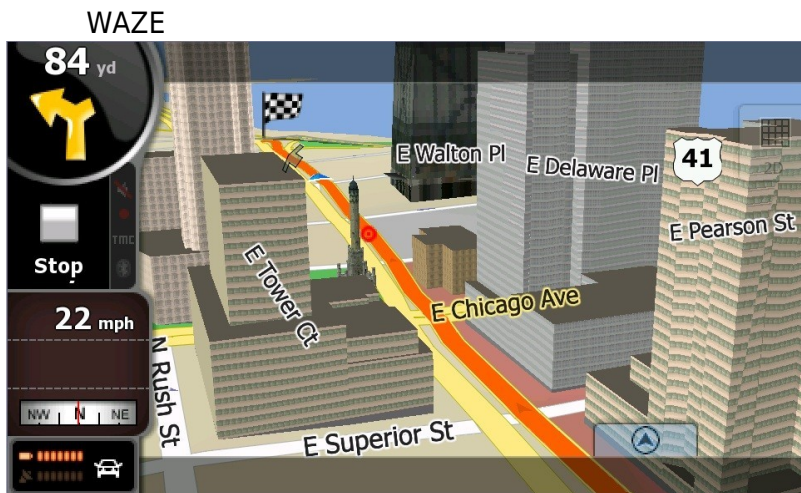

Video: Youtube / Netflix / Ziggo / Proximus / Videoland

Music: Spotify / Sound Cloud / PODcast

Navigation: iGo / Waze / Goolge maps

Radio: Radium for Internet Radio / Nederland FM / Radio.net

Communication: Skype / Carplay / Android Auto

Customize your own home screen via the Quick Launch menu

Navigation

Download your favourite navigation system like;

iGO

Goolge maps

Media

The NAVplay is equipped with several media inputs such as;

- Bluetooth streaming
- Dual USB 2.0 input (media)
- Micro SD slot (up to 64GB)
- Audio output via RCA
- Audio output via Bluetooth
- USB OTG input