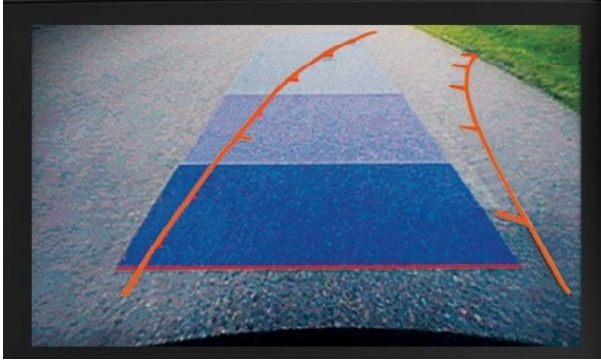

Intelligent Park Assist System (IPAS)

The interface has also the Intelligent Park Assist System (iPAS). With this function the guidelines will respond on the steering wheel position. The guidelines are adjustable horizontal and vertical via the interface OSD menu.