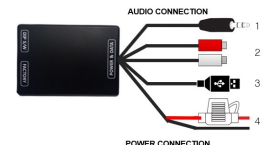

NAVmusic

music integration

DESCRIPTION

General

The best solution to make an analog audio input in the car digital. Connect your smartphone via Bluetooth with the NAVmusic interface and the NAVmusic interface with the AUX input of your car and you can start streaming music via Bluetooth.

Features

- Auto connection
- Multi power connection (5V USB & Open wires)
- Multi audio connection (RCA & JACK)
- Volume output adjustment (via dipswitches)
- Working in combination with original Bluetooth carkit
- Bluetooth 5.0 BK3266
- 3 Year warranty

NAVmusic
music integration

EXCLUSIVE INTERFACE FEATURES

CONNECTIONS

The NAVmusic BT module has different way to connect to your radio-navigation system.