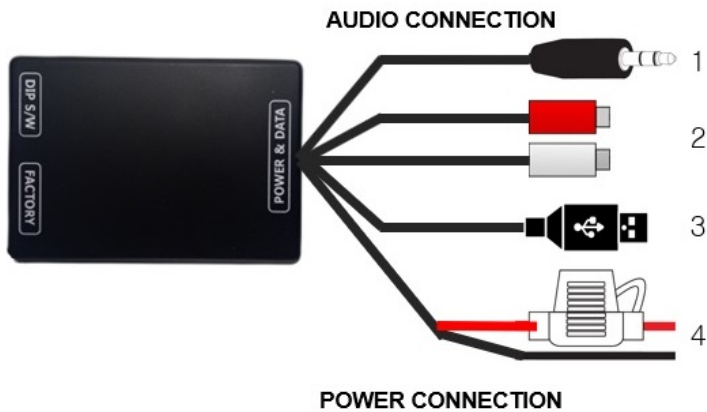

NAVmusic
music integration

1. Audio output via jack 3.5mm (male)
2. Audio output via RCA (female)
3. Power input via USB male (5V)
4. Power input via open wires (ACC & GND) (you can pin out the connections you want)

LED STATUS		VOLUME ADJUSTMENT	
LED status	all green	External	Volume 13
Find & Pair	NAVmusic is booting	Sound 1-2	ON
Find & Pair	Searching for device	Sound 1-3	OFF
Find & Pair	Phone paired	Sound 1-4	ON
		Sound 2-5	OFF

EXCLUSIVE INTERFACE FEATURES

CONNECTIONS

The NAVmusic BT module has different way to connect to your radio-navigation system.

There are two audio output connections:

- 1: via cinch connectors (RCA-female)
- 2: via jack 3.5mm (AUX connector - male)

There are two power connections:

- 3: via USB (male 5V) - plug and play
- 4: Open wires (ACC & GND) - so you can hide the module

You can pin out the connections you don't use.

VOLUME ADJUSTMENT

The NAVmusic BT module also has a Volume option so you can fine tune the audio with your radio- navigation system.