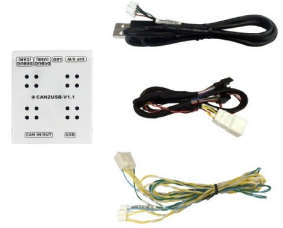

General

With this converter it is possible to take over the original Mercedes touchpad and use it to control the NAVplay Android system.

Compatibility

E Class (W213)	2015-20..	Comand (8.4" & 12.3")
S Class (W222) face lift	2017-20..	Comand (8.4" & 12.3")

Compatibility

C Class (W205)	2014-20..	Audio 20 Garmin (7.0") & Comand (8.0"/10.2")
GLC Class	2017-20..	Audio 20 Garmin (7.0") & Comand (8.0"/10.2")
GLS Class	2015-20..	Audio 20 Garmin (7.0") & Comand (8.0"/10.2")
GLE Class (W166)	2015-20..	Audio 20 Garmin (7.0") & Comand (8.0"/10.2")
S Class (W222)	2013-20..	Audio 20 Garmin (7.0") & Comand (8.0"/10.2")
S Class Coupe (W217)	2014-201..	Audio 20 Garmin (7.0") & Comand (8.0"/10.2")
V Class	2014-20..	Audio 20 Garmin (7.0") & Comand (8.0"/10.2")