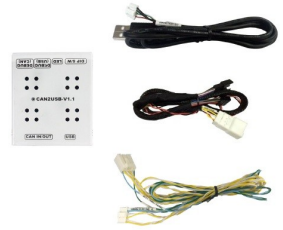

**General**

With this converter it is possible to take over the original Mercedes touchpad and use it to control the NAVplay Android system.

**Compatibility**

E Class (W213)	2015-20..	Comand (8.4" & 12.3")
S Class (W222) face lift	2017-20..	Comand (8.4" & 12.3")

**Compatibility**

C Class (W205)	2014-20..	Audio 20 Garmin (7.0") & Comand (8.0"/10.2")
GLC Class	2017-20..	Audio 20 Garmin (7.0") & Comand (8.0"/10.2")
GLS Class	2015-20..	Audio 20 Garmin (7.0") & Comand (8.0"/10.2")
GLE Class (W166)	2015-20..	Audio 20 Garmin (7.0") & Comand (8.0"/10.2")
S Class (W222)	2013-20..	Audio 20 Garmin (7.0") & Comand (8.0"/10.2")
S Class Coupe (W217)	2014-201..	Audio 20 Garmin (7.0") & Comand (8.0"/10.2")
V Class	2014-20..	Audio 20 Garmin (7.0") & Comand (8.0"/10.2")