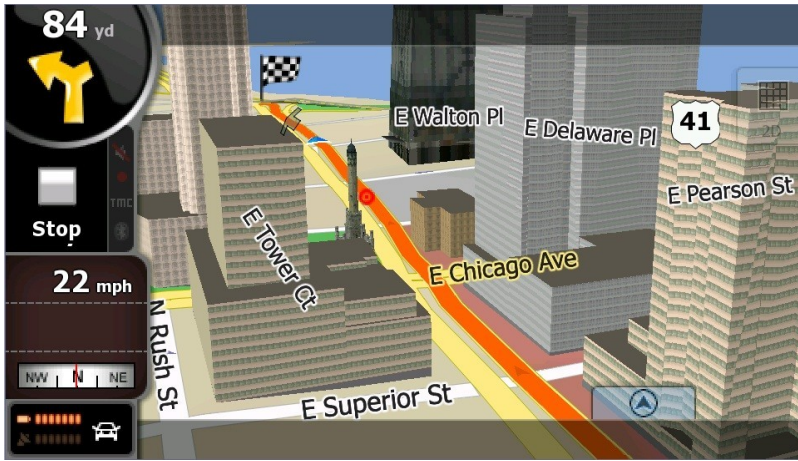

Navigation: iGo / Waze / Goolge maps

Radio: Radium for Internet Radio / Nederland FM / Radio.net

Communication: Skype / Carplay / Android Auto

Customize your own home screen via the Quick Launch menu

Navigation

Download your favourite navigation system like;

iGO

Goolge maps

WAZE

Media

The NAVplay is equipped with several media inputs such as;

- Bluetooth streaming
- Dual USB 2.0 input (media)
- Micro SD slot (up to 64GB)
- Audio output via RCA
- Audio output via Bluetooth
- USB OTG input