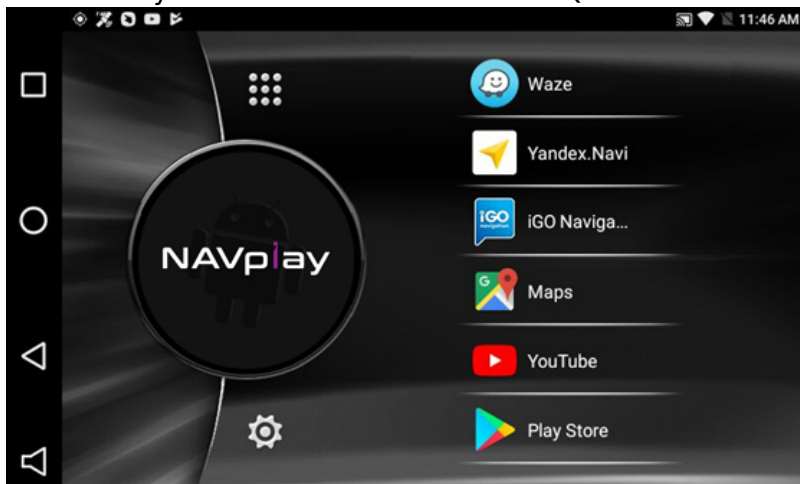

Ajustable guide lines

Intelligent Park Assist System (IPAS)

The interface have also the Intelligent Park Assist System (iPAS). With this function the guidelines will respond on the steering wheel position. The guide lines are adjustable horizontal and vertical via the interface OSD menu.

NAVPLAY

Customize

Download your favourite Apps via the Play Store or APK uploader to customize your NAVplay, like;

Video: Youtube / Netflix / Ziggo / Proximus / IP TV

Music: Spotify / Sound Cloud / PODcast

Navigation: iGo / Waze / Goolge maps

Radio: Radium for Internet Radio / Nederland FM / Radio.net

Communication: Skype / Carplay / Android Auto

Customize your own home screen via the Quick Launch menu

Navigation

Download your favourite navigation system like;

iGO

Goolge maps

WAZE

Media

The NAVplay is equipped with several media inputs such as;

- Bluetooth streaming
- Dual USB 2.0 input (media)
- Micro SD slot (up to 64GB)
- Audio output via RCA
- Audio output via Bluetooth
- USB OTG input