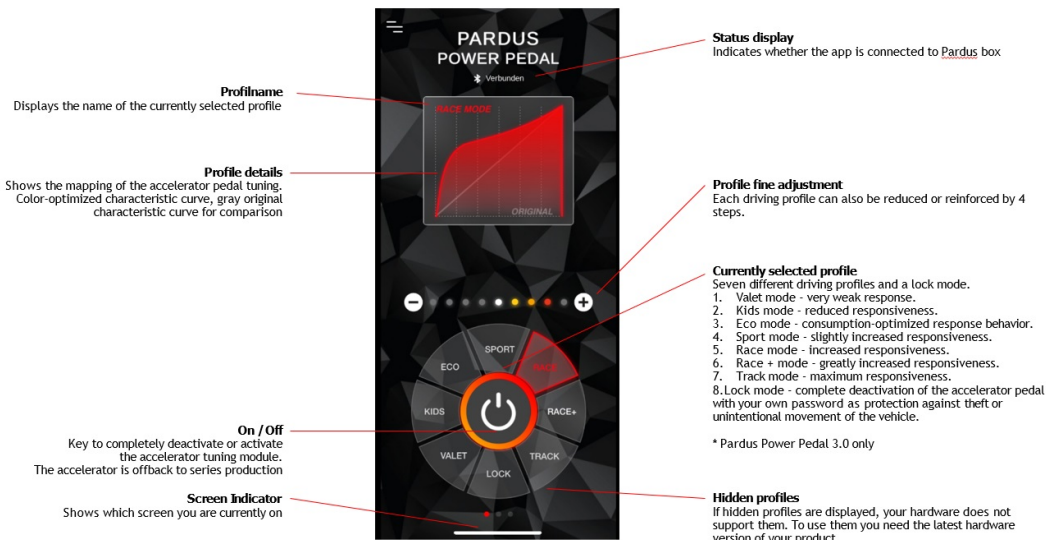

EXCLUSIVE FEATURES

Driving profiles and lock mode at a glance:

1. Kids mode - extreme reduced response
2. Valet mode - very reduced response
3. Eco mode - consumption-optimized response
4. Sport mode - slightly increased response
5. Race mode - increased response
6. Race + mode - strong increased response
7. Track mode - maximum response
8. Lock mode - protection against theft

The seven driving profiles of the PARDUS PRO 3.0 Power Pedal can also be modified with 4+ and 4- fine tuning levels.

Profile fine adjustment

Each driving profile can also be reduced or reinforced by 4 steps.

POWER PEDAL APP

Driving profiles and lock mode at a glance:

PLUG & PLAY

Plug and play installation with the Highest quality connectos.

- Step 1. Unplug the accelerator pedal on your vehicle.
- Step 2. Connect the plugs to the ports on the PARDUS Power Pedal.
- Step 3. Place the connectors and the PARDUS Power Pedal in a suitable location.
- Step 4. Start the engine and connect the PARDUS Power Pedal to the Panthera Connect app on your smartphone