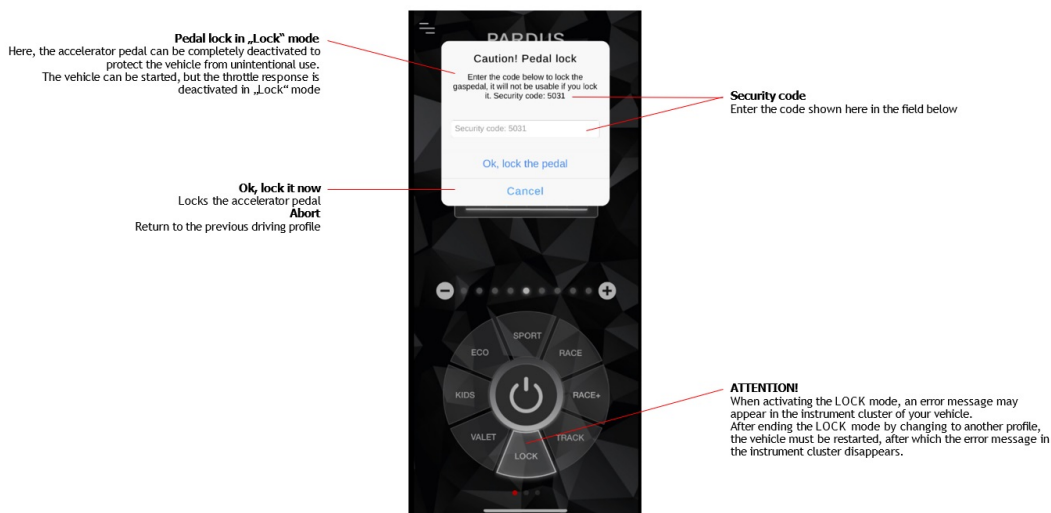

EXCLUSIVE FEATURES

Driving profiles and lock mode at a glance:

1. Kids mode - extreme reduced response
2. Valet mode - very reduced response
3. Eco mode - consumption-optimized response
4. Sport mode - slightly increased response
5. Race mode - increased response
6. Race + mode - strong increased response
7. Track mode - maximum response
8. Lock mode - protection against theft

The seven driving profiles of the PARDUS PRO 3.0 Power Pedal can also be modified with 4+ and 4- fine tuning levels.

Profile fine adjustment

Each driving profile can also be reduced or reinforced by 4 steps.

POWER PEDAL APP

Driving profiles and lock mode at a glance:

PLUG & PLAY

Plug and play installation with the Highest quality connectos.

- Step 1. Unplug the accelerator pedal on your vehicle.
- Step 2. Connect the plugs to the ports on the PARDUS Power Pedal.
- Step 3. Place the connectors and the PARDUS Power Pedal in a suitable location.
- Step 4. Start the engine and connect the PARDUS Power Pedal to the Panthera Connect app on your smartphone