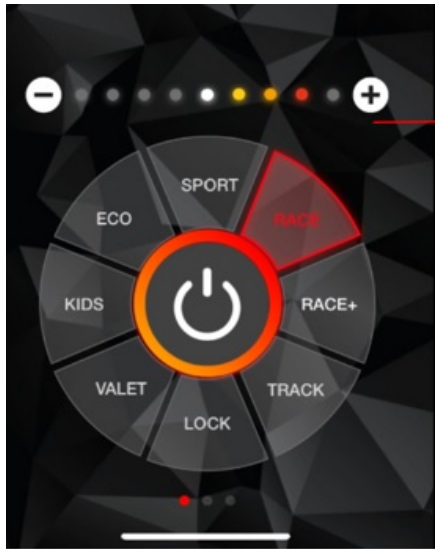

EXCLUSIVE FEATURES

Driving profiles and lock mode at a glance:

1. Kids mode - extreme reduced response
2. Valet mode - very reduced response
3. Eco mode - consumption-optimized response
4. Sport mode - slightly increased response
5. Race mode - increased response
6. Race + mode - strong increased response
7. Track mode - maximum response
8. Lock mode - protection against theft

The seven driving profiles of the PARDUS PRO 3.0 Power Pedal can also be modified with 4+ and 4- fine tuning levels.

Profile fine adjustment

Each driving profile can also be reduced or reinforced by 4 steps.

POWER PEDAL APP

Driving profiles and lock mode at a glance: