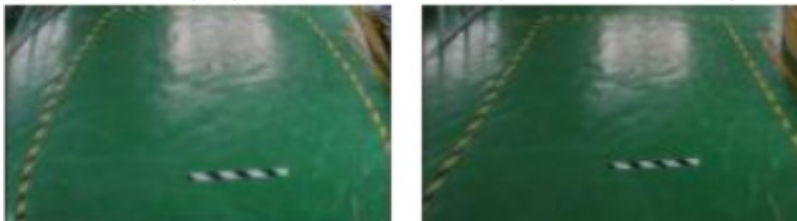

EXCLUSIVE CAMERA FEATURES

SONY CCD

High End SONY CCD Lens, highest quality brake light camera lens in the market.

SONY

Bulging auto correction

Unwanted bulging in the camera image is automatically corrected.