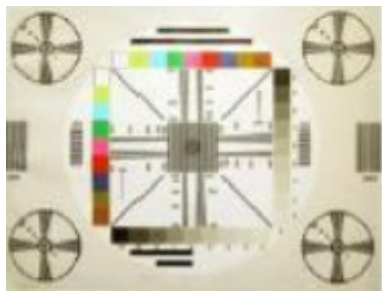

DESCRIPTION

General

Brake light camera Ford Transit 2014> (NTSC) with SONY CCD lens.

Features

- 1/3 AHD CMOS Sensor
- Resolution 1280x720 pixels (NTSC)
- 1000 TV lines
- IR-Leds
- Ignition Power proof (+15)
- IP68 Waterproof
- E-mark certification: E9-10R.05.1811
- CE-mark: EN 55022: 2010; EN 61000-3-2:2006+A1:2009+A2:2009; EN61000-3-3:2008; EN 55024:2010
- FCC-mark: ANSI C63.4-2003
- 2 Year warranty & Support

EXCLUSIVE CAMERA FEATURES

SONY CCD

High End SONY CCD Lens, highest quality brake light camera lens in the market.

SONY

Bulging auto correction

Unwanted bulging in the camera image is automatically corrected.

Discoloration auto correction

Unwanted discolorations in the camera image is automatically corrected.

Overlighting auto correction

The appearance of a bright background or lamps in the camera image is automatically corrected.