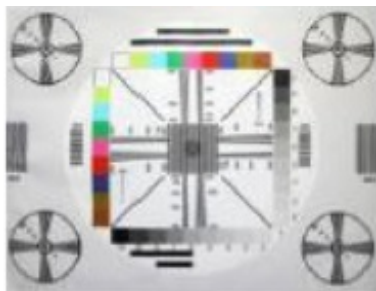

DESCRIPTION

General

Brake light camera Ford Transit 2014> (NTSC) with SONY CCD lens.

Features

- 1/3 AHD CMOS Sensor
- Resolution 1280x720 pixels (NTSC)
- 1000 TV lines
- IR-Leds
- Ignition Power proof (+15)
- IP68 Waterproof
- E-mark certification: E9-10R.05.1811
- CE-mark: EN 55022: 2010; EN 61000-3-2:2006+A1:2009+A2:2009; EN61000-3-3:2008; EN 55024:2010
- FCC-mark: ANSI C63.4-2003
- 2 Year warranty & Support

EXCLUSIVE CAMERA FEATURES

SONY CCD

High End SONY CCD Lens, highest quality brake light camera lens in the market.

SONY

Bulging auto correction

Unwanted bulging in the camera image is automatically corrected.

Discoloration auto correction

Unwanted discolorations in the camera image is automatically corrected.

Overlighting auto correction

The appearance of a bright background or lamps in the camera image is automatically corrected.