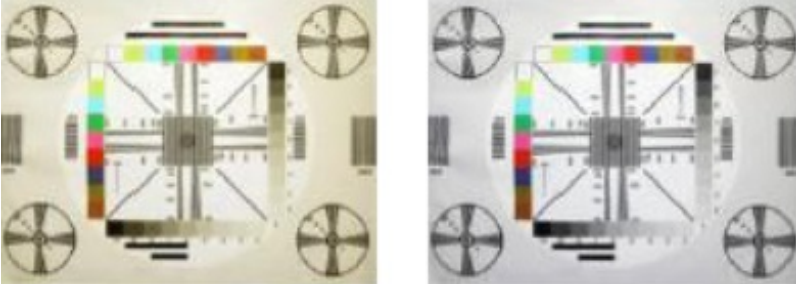

Discoloration auto correction

Unwanted discolorations in the camera image is automatically corrected.