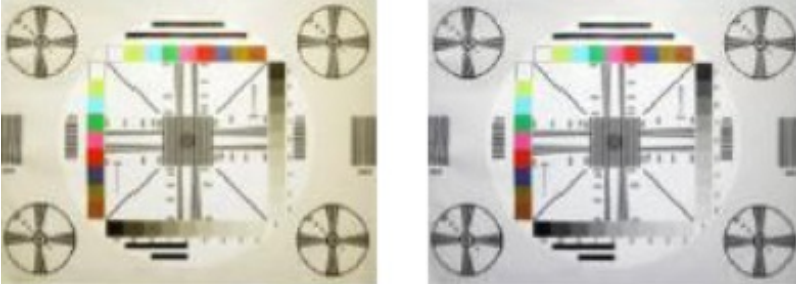

DESCRIPTION

General

Brake light camera VW T6 & T6.1 (tailgate) NTSC

Features

- CMOS 1/3 Lens
- Resolution 1280x720 pixels (NTSC)
- 1000TV lines
- Ignition Power proof (+15)
- IP68 Waterproof
- E-mark certification: E9-10R.05.1811
- CE-mark: EN 55022: 2010; EN 61000-3-2:2006+A1:2009+A2:2009; EN61000-3-3:2008; EN 55024:2010
- FCC-mark: ANSI C63.4-2003
- 2 Year warranty & Support

EXCLUSIVE CAMERA FEATURES

Adjustable head

Possible to adjust the camera lens.

Angle Adjustable 30°

Bulging auto correction

Unwanted bulging in the camera image is automatically corrected.

Discoloration auto correction

Unwanted discolorations in the camera image is automatically corrected.

Overlighting auto correction

The appearance of a bright background or lamps in the camera image is automatically corrected.

Ignition Power proof (+15)