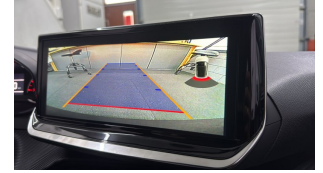

The interface allows for connecting video sources to the original Citroen & Peugeot IVI systems (12").

The interface is equipped with various options such as; Front camera input & Rear camera input.

**Features:**

- Rear AHD camera input (support 720P & 1080)
- Front AHD camera input (with auto switch OFF)
- 3 Year warranty & Support
- Split Screen for original parking sensors (PIP)

**Compatible:****PEUGEOT:**

Partner 2024-20xx  
Expert 2024-20xx